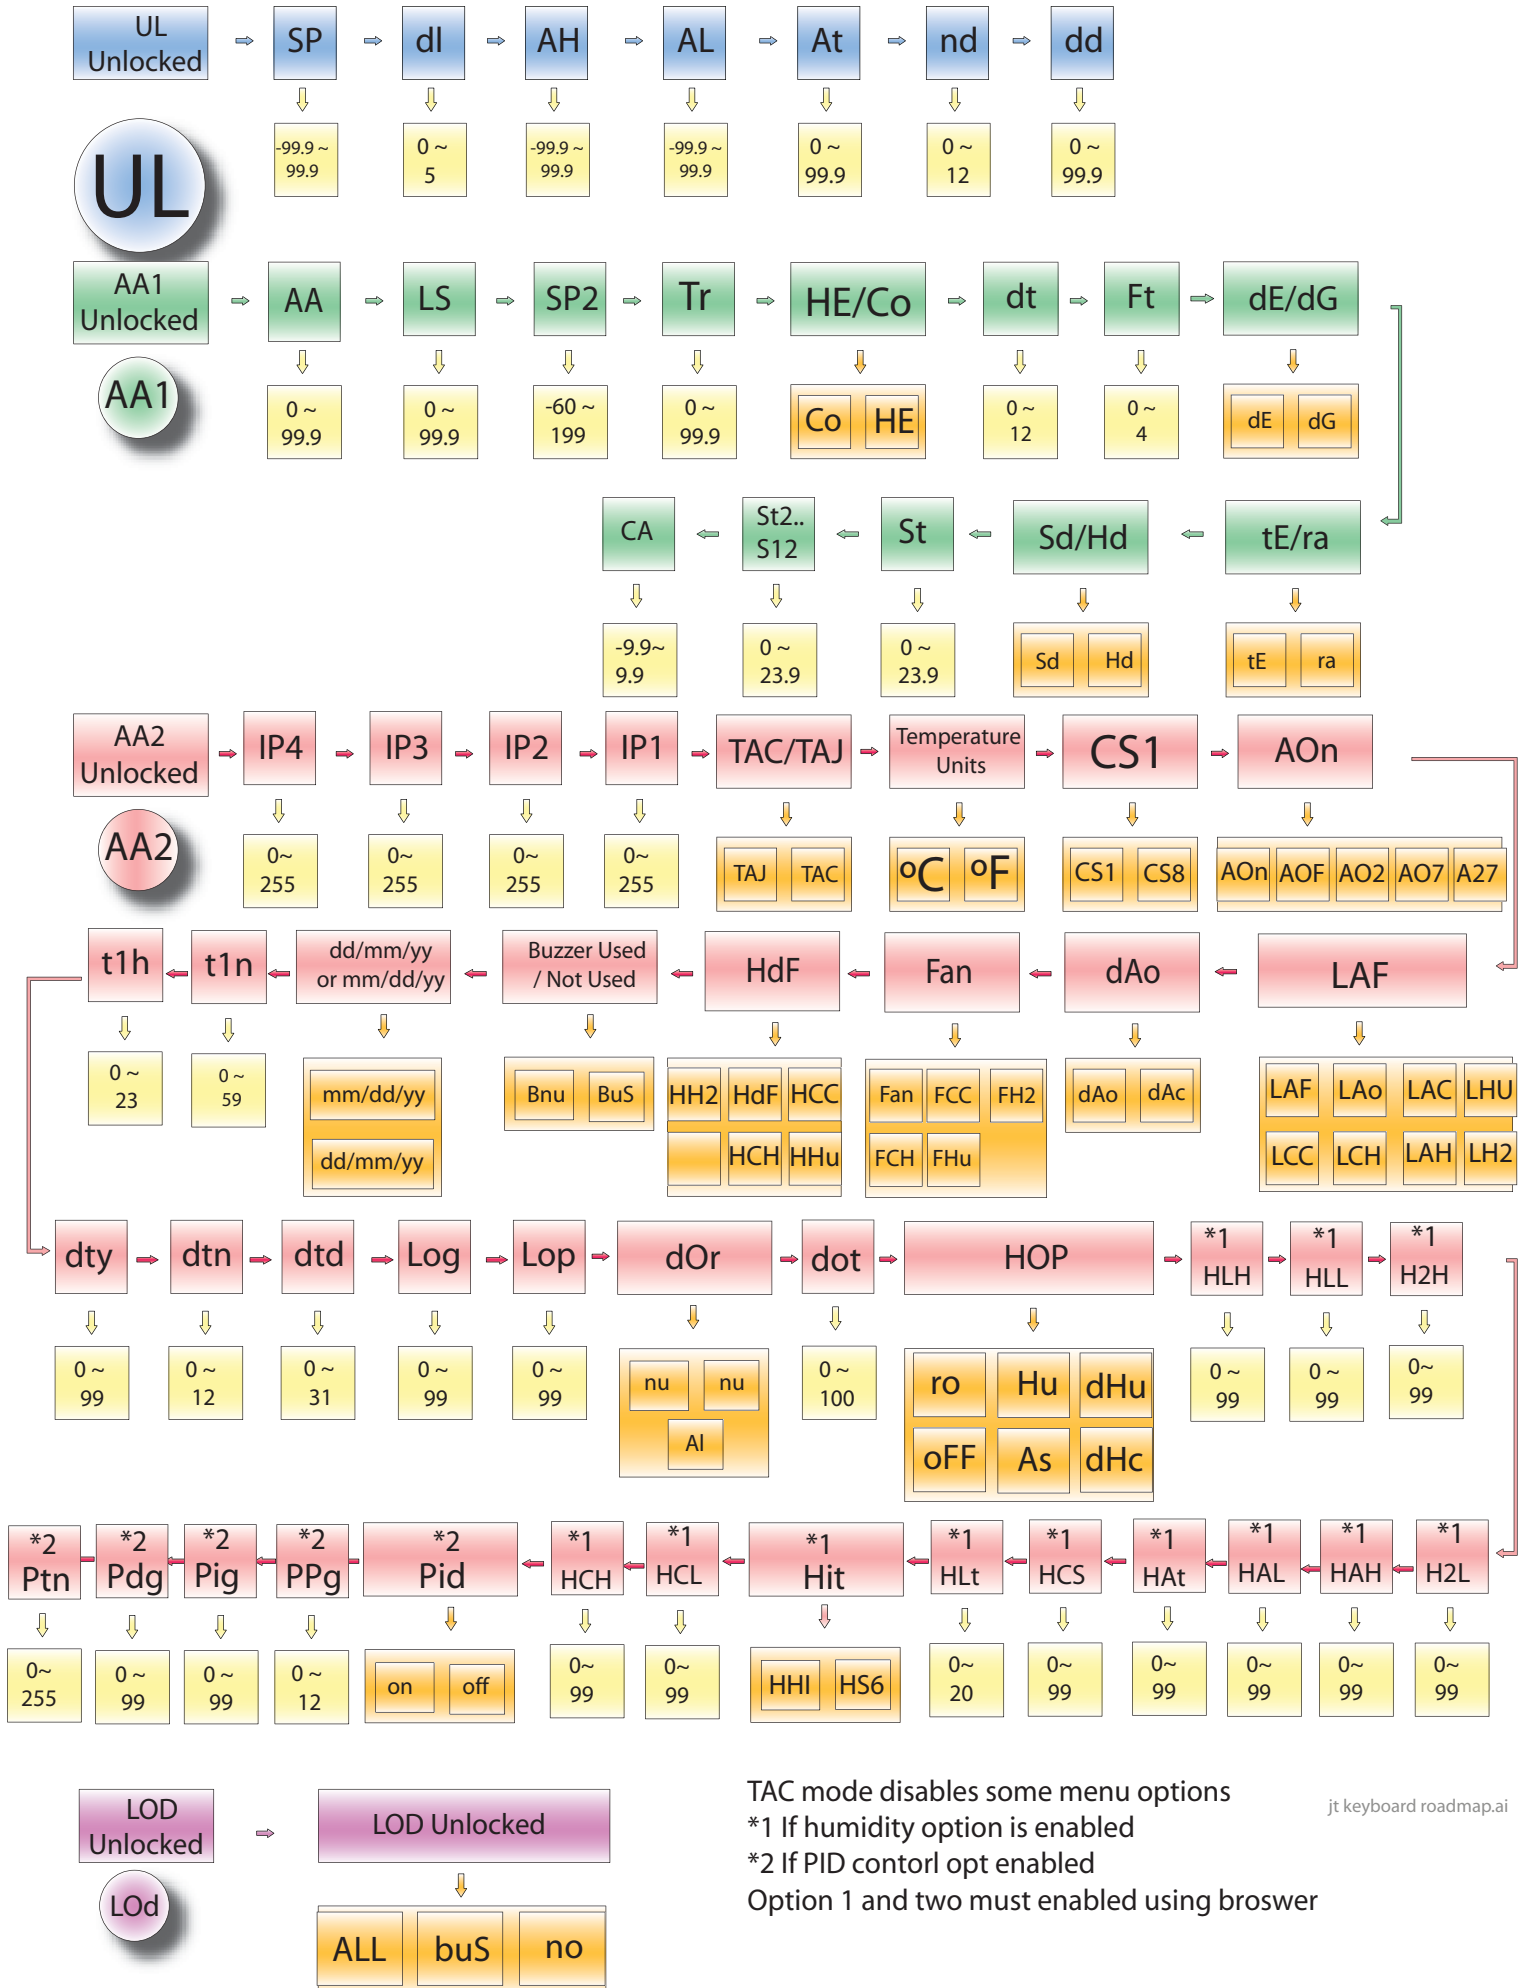

# Joule Temp Keyboard Roadmap

TAC mode disables some menu options

\*1 If humidity option is enabled

\*2 If PID control opt enabled

Option 1 and two must be enabled using browser